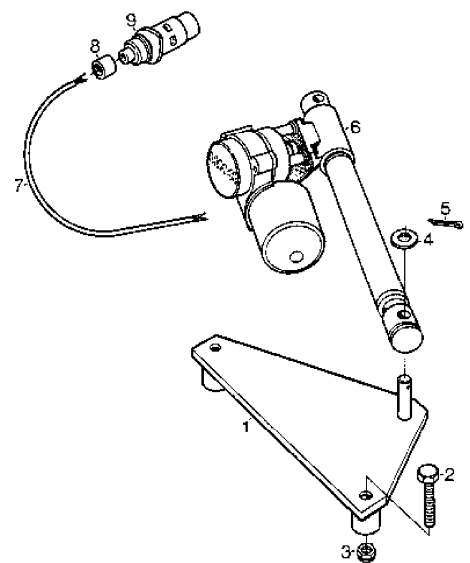

## Section: DOZER BLADE-PARK RUBBER BLADE KIT EL.ADJUSTMENT KIT

Pos.	Quantity	Spare part No	Description	Kit	Notes	New
		1916 1958 1966				
0		..13-1916-13	Dozer blade assy		Park 120 cm	
A01	1	1319-1528-01	Blade			
A02	1	1319-1607-01	Frame			
A03	1	1319-1530-01	Lift plate			
A04	1	1319-1527-01	Spring			
A05	1	1319-1531-01	Pin			
A06	2	1319-1526-01	Skid			
A07	2	9997-1220-16	Screw			
A08	1	9747-1631-02	Lock nut			
A09	1	1319-1551-01	Screw			
A10	2	9997-1035-16	Screw			
A11	2	9739-1031-22	Nut			
A12	1	9997-0825-16	Screw			
A13	4	9699-0028-02	Flat washer			
A14	1	9747-0831-02	Lock nut			
A15	1	1319-1613-01	Wing screw			
A16	1	1134-3259-01	Wing nut			
B00		..13-1958-12	Rubber blade kit as			
B01	1	1319-1562-01	Rubber blade			
B02	1	1319-1563-01	Mounting plate			
B03	7	9898-0830-16	Screw			
B04	7	9747-0831-02	Lock nut			
C00		..13-1966-13	El.adjustment kit			
C01	1	1134-3461-01	Attachment			
C02	2	9997-1050-16	Screw			
C03	2	9747-1031-02	Lock nut			
C04	2	9699-0037-02	Washer			
C05	2	9599-0083-02	Split pin			
C06	1	1134-3460-01	Electric adjuster			
C07	1	1134-3445-01	Lead wire			
C08	1	1134-2849-02	Rubber nose			
C09	1	1134-3352-01	Male terminal			