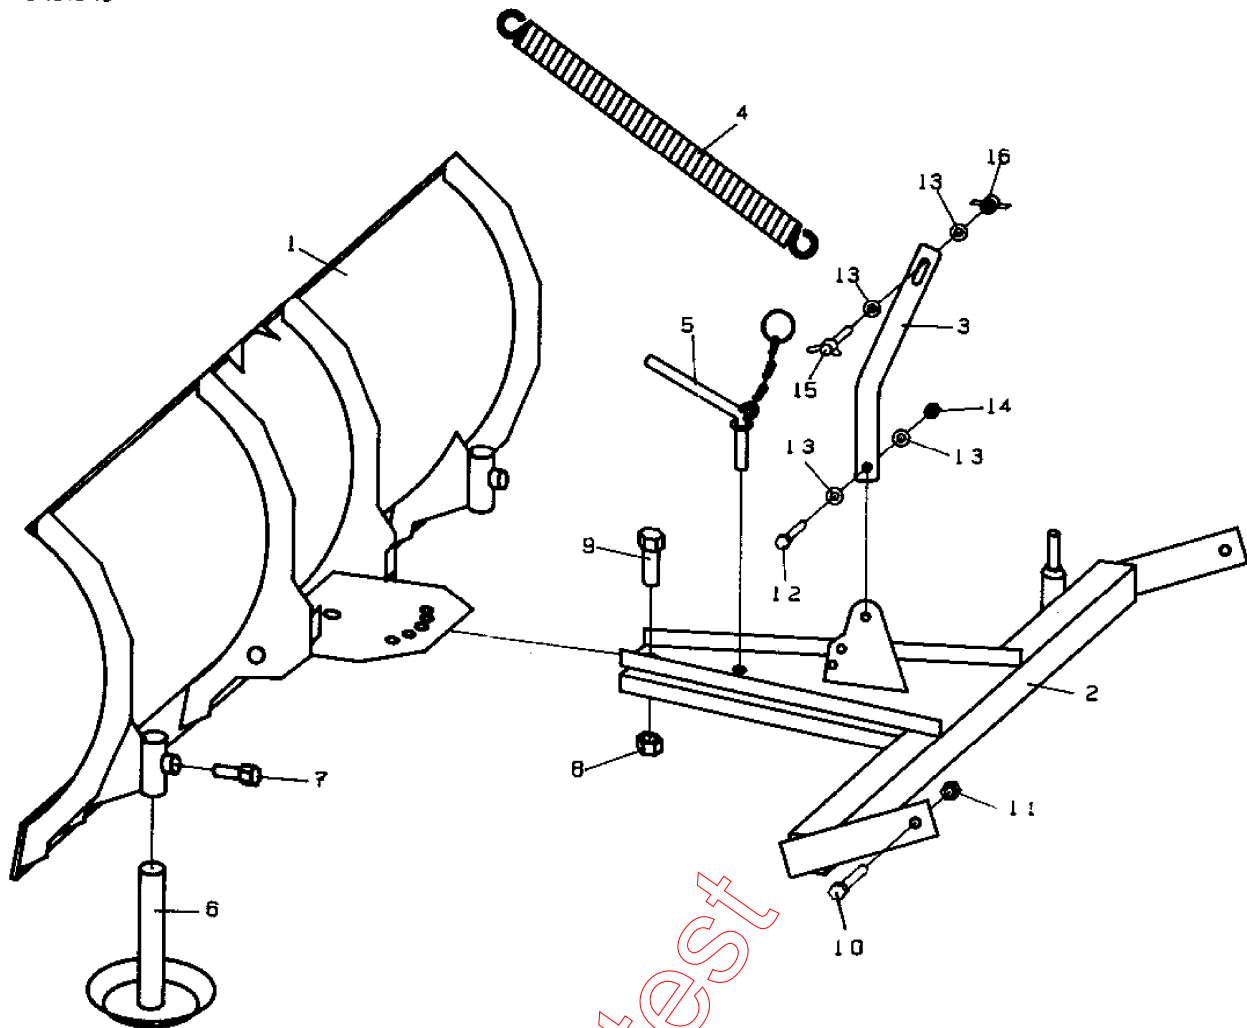

13-1916-13