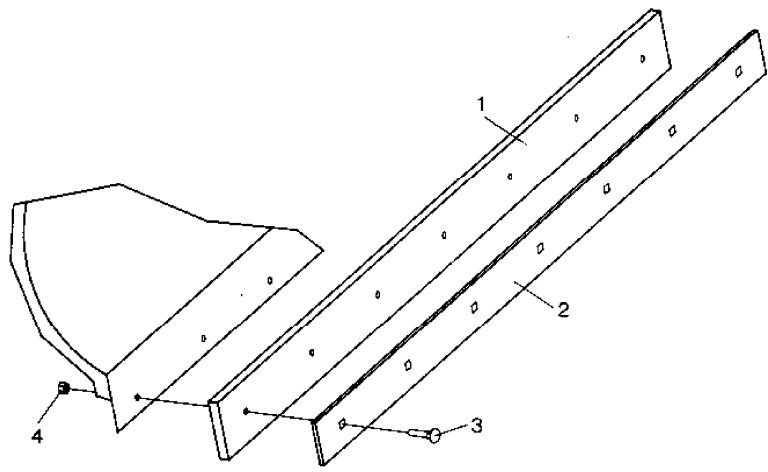

13-1958-12